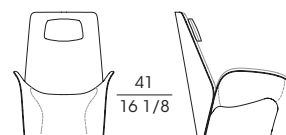

- external part in saddle leather and internal one in fabric or leather.

The padding of the seat and back is in compact rigid polyurethane and coldfoamed flexible polyurethane, covered with fibre.

The upholstery in fabric or leather is not removable.

66910

Bergère con poggiatesta, rivestimento tessuto o pelle, esterno cuoio

Wing chair with head rest, fabric or leather upholstery, external saddle leather

cm 78,5 x 100 x h 100

in 30 7/8 x 39 3/8 x h 39 3/8